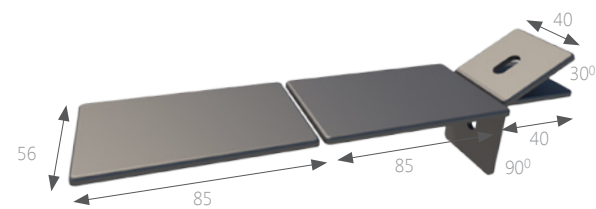

Portable Massage Couch

- Weighs only 15 kg
- Load capacity up to 135 kg
- Attachable head section with nose hole
- 56 cm wide sections
- Aluminium frame with foldable legs
- Fixed height of 73 cm

Portable Massage Couch

3450007 Portable couch with headsection

ORDERING DATA

Portable Massage Couch

Size tabletop (lxw):	210x56 cm
Fixed height:	73 cm
Load capacity:	135 kg
Upholstery:	grey
Color frame:	aluminum
Weight:	15 kg

TECHNICAL SPECIFICATIONS