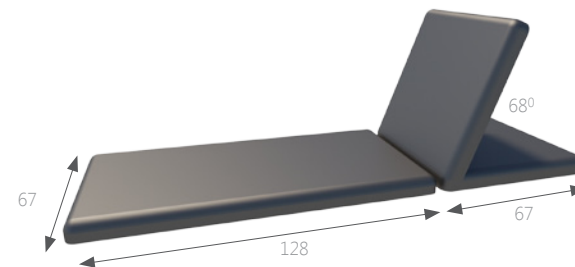

Manumed Basic

High quality basic couch
for examination
and treatment

PARTNER FOR LIFE

Manumed Basic

The basic high-quality couch for examination and treatment, with a fixed working height of 83 cm and simple adjustment of sections.

Manumed Basic

- Fixed working height of 83 cm
- Extremely stable

Manumed Basic Back-section

ORDERING DATA

Type

002 Manumed Basic 2-section, back-section, fixed height 83 cm

Manumed Basic

Size tabletop (lxw):	195x67 cm
Fixed height:	83 cm
Weight capacity:	135 kg
Upholstery:	Available in different colours
Foam density:	38 Kg/m ³
Colour code frame:	grey = RAL 7035