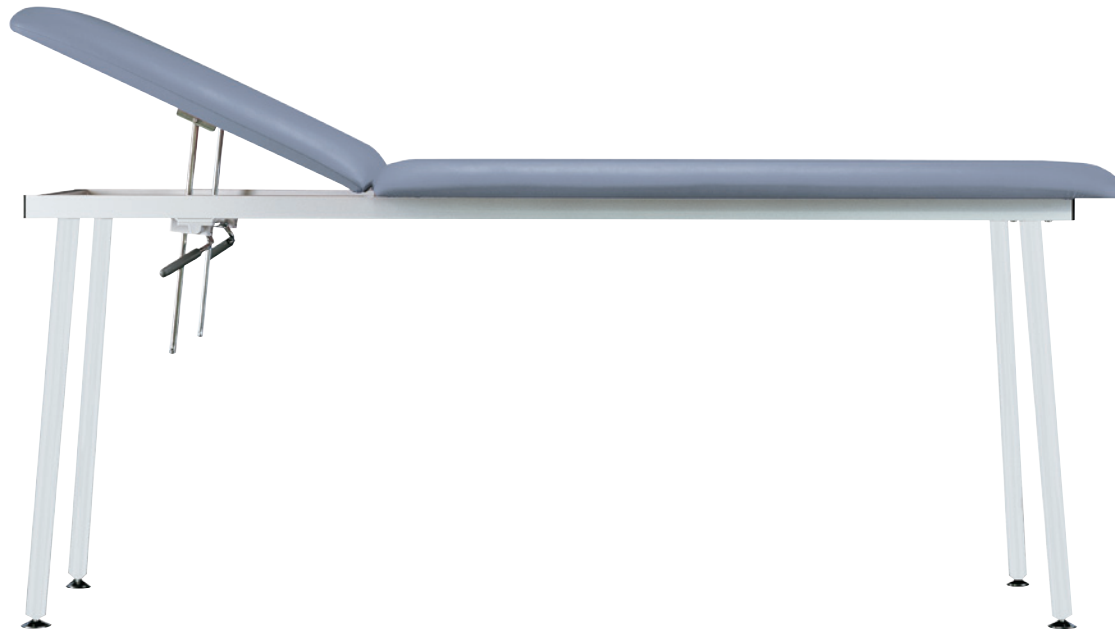

Manumed Basic

High quality basic couch
for examination
and treatment

PARTNER FOR LIFE

Manumed Basic

The basic high-quality couch for examination and treatment, with a fixed working height of 83 cm and simple adjustment of sections.

Manumed Basic

- Fixed working height of 83 cm
- Extremely stable

Manumed Basic Back-section

ORDERING DATA

Type

002 Manumed Basic 2-section, back-section, fixed height 83 cm

Manumed Basic

Size tabletop (lxw):	195x67 cm
Fixed height:	83 cm
Weight capacity:	135 kg
Upholstery:	Available in different colours
Foam density:	38 Kg/m ³
Colour code frame:	grey = RAL 7035