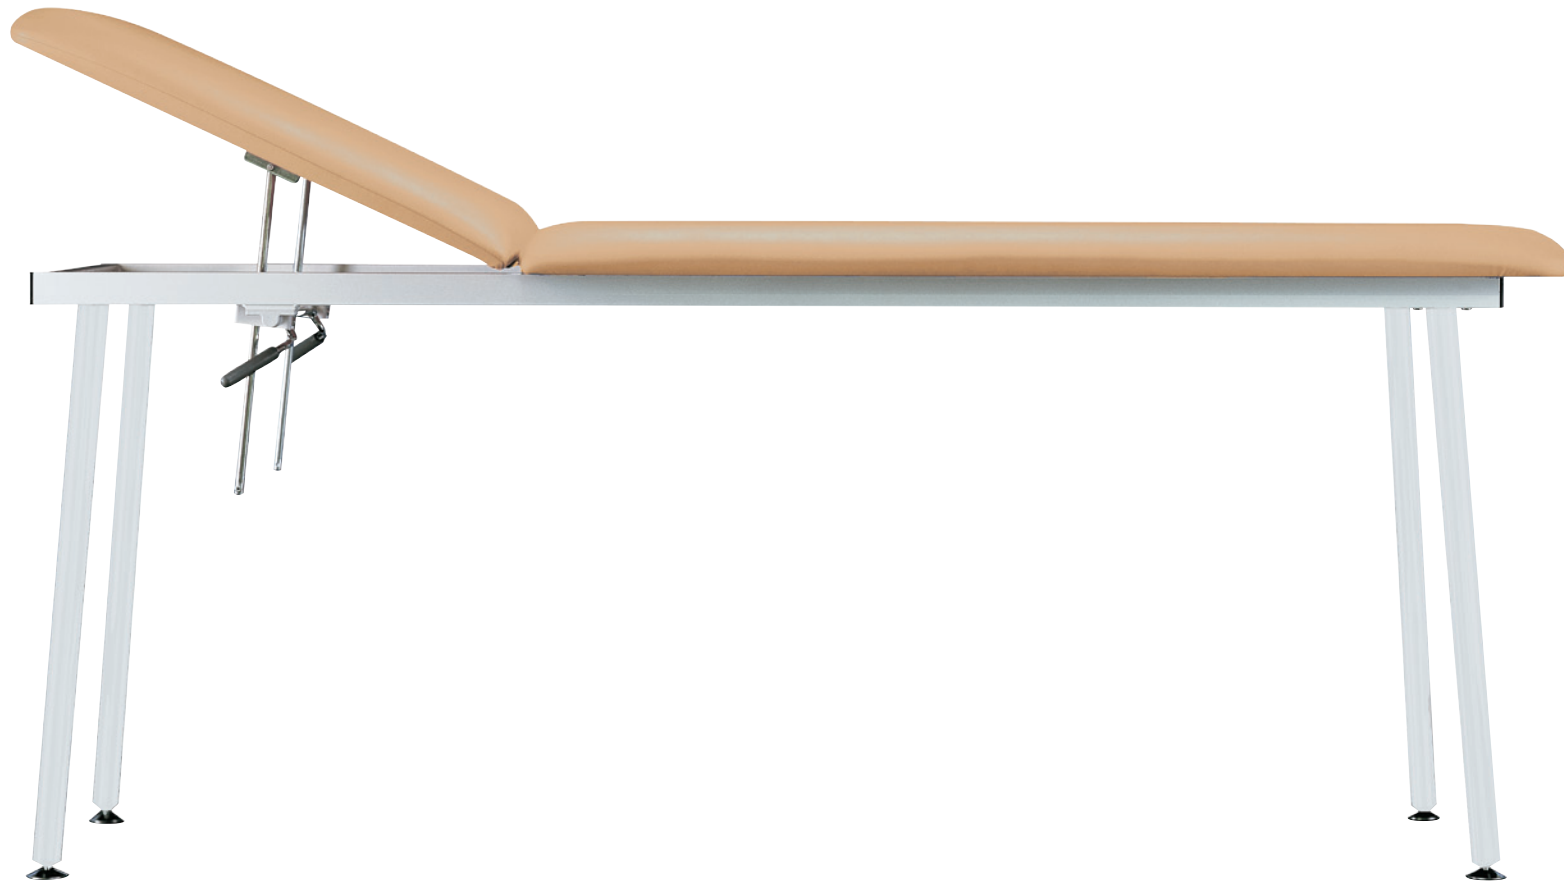

Manumed Basic

High quality basic couch
for examination
and treatment

PARTNER FOR LIFE

Manumed Basic

The basic high-quality couch for examination and treatment, with a fixed working height of 83 cm and simple adjustment of sections.

Manumed Basic

- Fixed working height of 83 cm
- Extremely stable

Manumed Basic Back-section

ORDERING DATA

Type

002 Manumed Basic 2-section, back-section, fixed height 83 cm

Manumed Basic

Size tabletop (lxw):	195x67 cm
Fixed height:	83 cm
Weight capacity:	135 kg
Upholstery:	Available in different colours
Foam density:	38 Kg/m ³
Colour code frame:	grey = RAL 7035