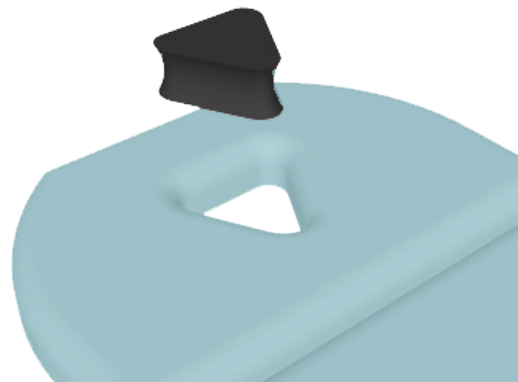

Rolls and cushions

1550813 Plug for nosehole, triangular shaped ⁽¹⁾

16,5 x 21 cm

3445297 Wedge shaped, Kaltenborn, rubber model ⁽¹⁾

22,5 x 10,5 x 8,5 cm

3446161 Support bag with sand 1,2 kg ⁽²⁾

15x25 cm

1550813