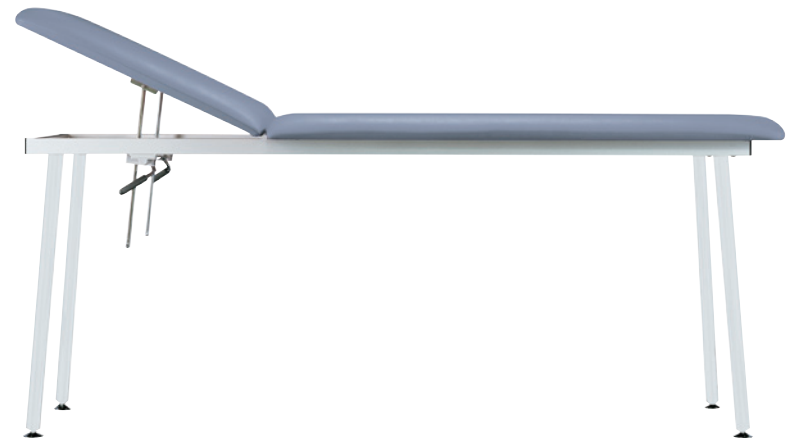

Manumed Basic

High quality basic couch
for examination
and treatment

PARTNER FOR LIFE

Manumed Basic

The basic high-quality couch for examination and treatment, with a fixed working height of 83 cm and simple adjustment of sections.

Manumed Basic

- Fixed working height of 83 cm
- Extremely stable

Manumed Basic Back-section

ORDERING DATA

Type

002 Manumed Basic 2-section, back-section, fixed height 83 cm

Manumed Basic

Size tabletop (lxw):	195x67 cm
Fixed height:	83 cm
Weight capacity:	135 kg
Upholstery:	Available in different colours
Foam density:	38 Kg/m ³
Colour code frame:	grey = RAL 7035