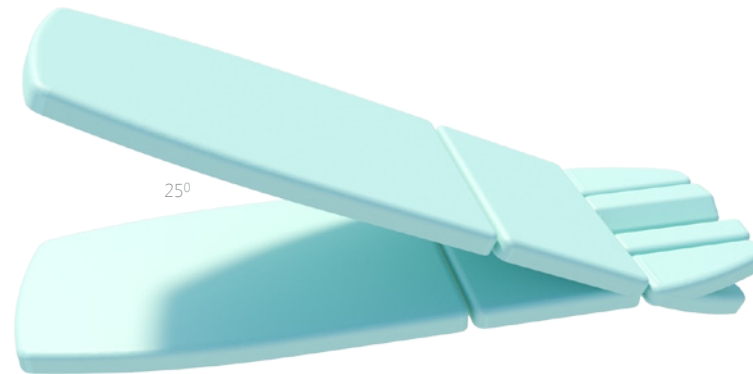

ManuMax Multi 3.5

TECHNICAL SPECIFICATIONS