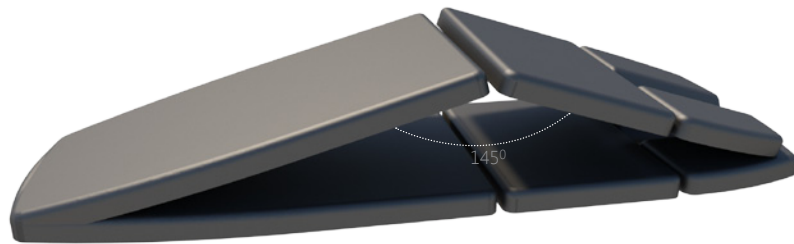

ManuMax Multi 3.3

TECHNICAL SPECIFICATIONS