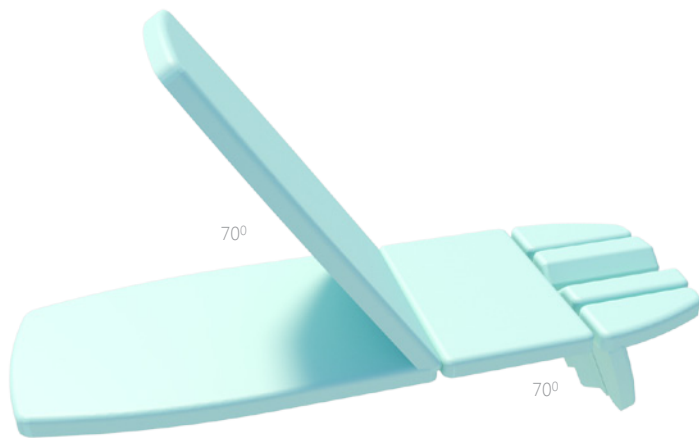

ManuMax Multi 3.5

TECHNICAL SPECIFICATIONS