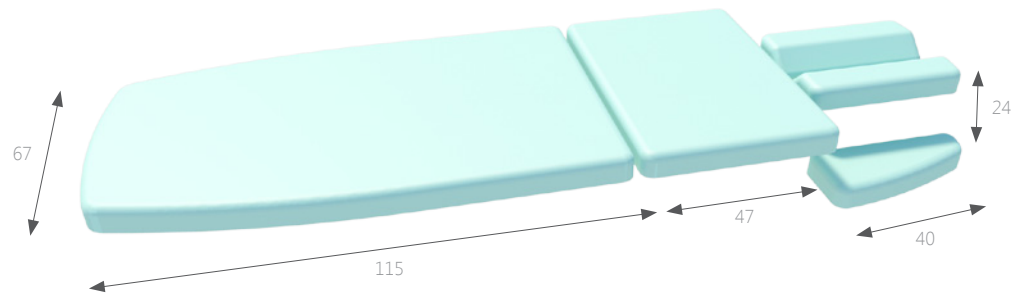

ManuMax Multi 3.5

TECHNICAL SPECIFICATIONS