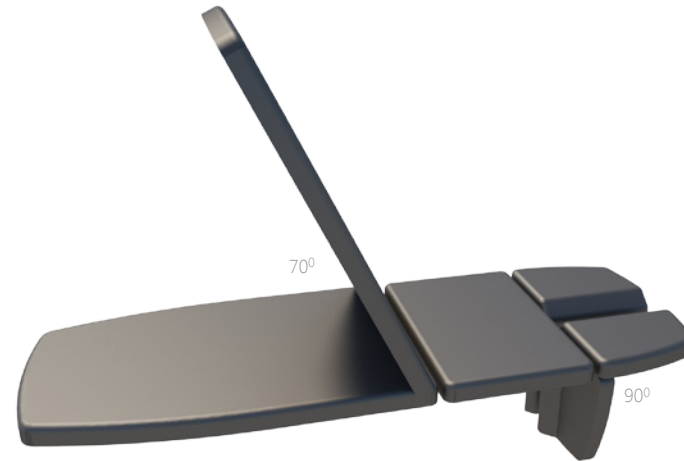

ManuMax Multi 3.3

TECHNICAL SPECIFICATIONS