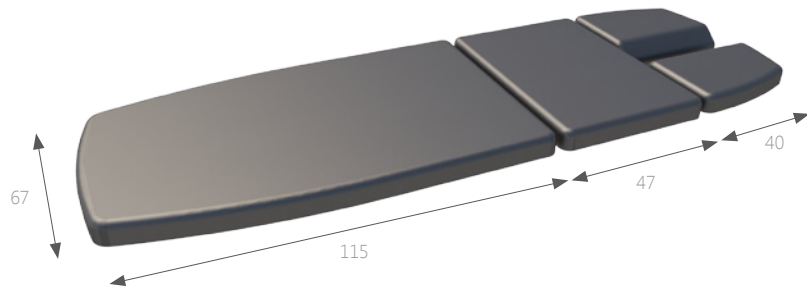

ManuMax Multi 3.3

TECHNICAL SPECIFICATIONS