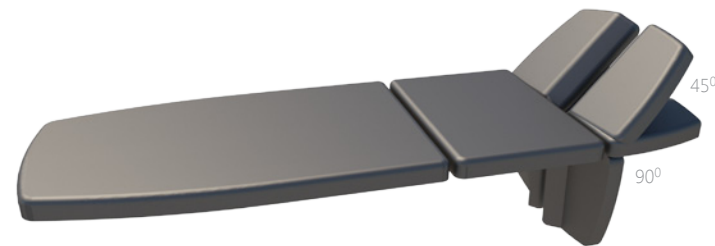

ManuMax Multi 3.3

TECHNICAL SPECIFICATIONS