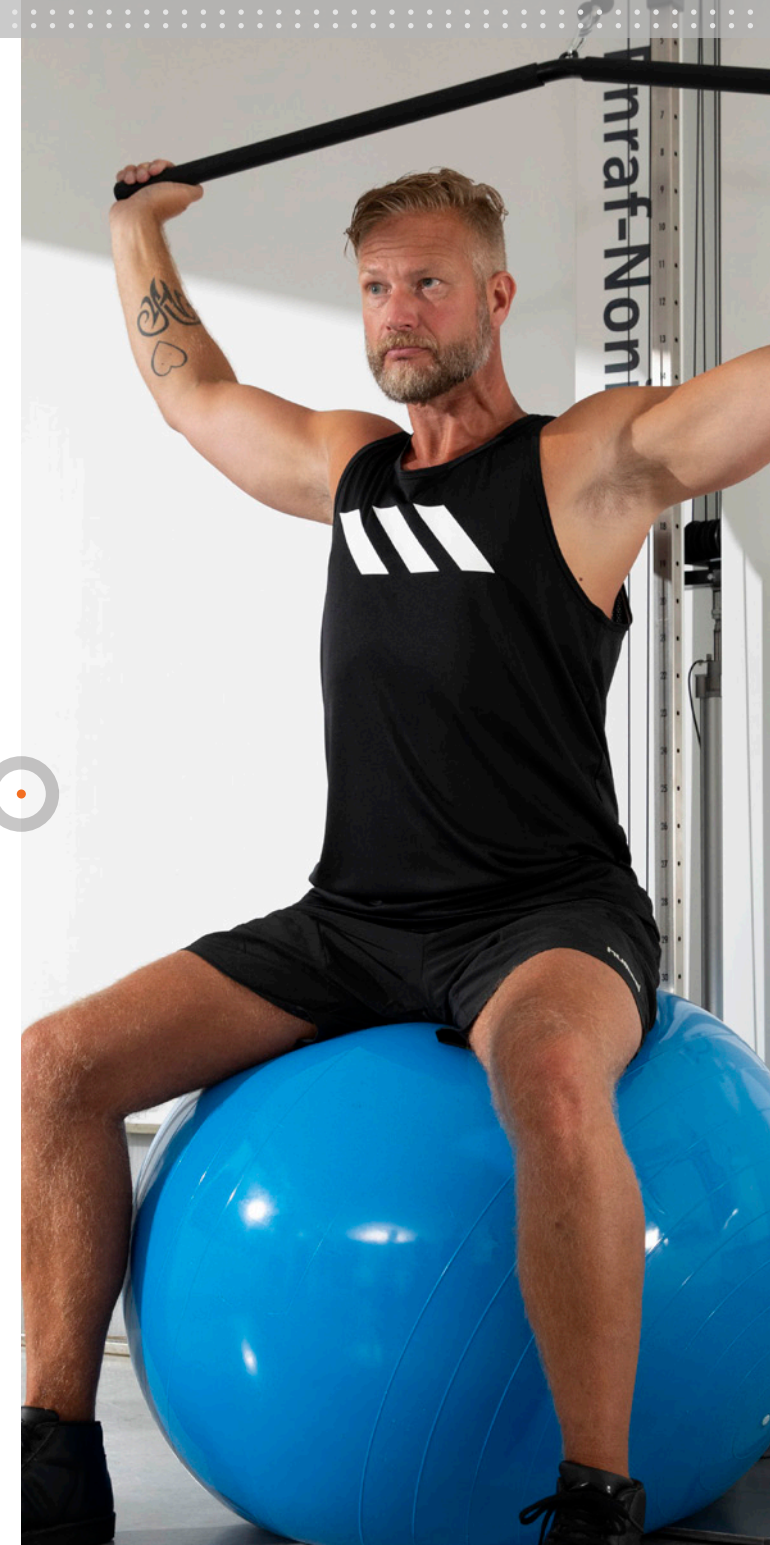

Exercise materials

1. 1 1469911 Exercise top, Ø 50 cm, maximum 90 kg
2. 2 3446151 Physioball, Ø 85 mm, red
3. 3 3446152 Physioball, Ø 95 mm, blue
4. 4 3446211 Ball pump
5. 5 3446233 Dumb-bell, 1 kg, set of 2
6. 6 3446234 Dumb-bell, 2 kg, set of 2
7. 7 3446235 Dumb-bell, 3 kg, set of 2
8. 8 3446236 Dumb-bell, 4 kg, set of 2
9. 9 3446237 Dumb-bell, 5 kg, set of 2
10. 10 3447617 Wristlet 3,5 kg
11. 11 3447618 Wristlet 5,0 kg
12. 12 3447656 Wristlet 0,5 kg
13. 13 3447657 Wristlet 1,0 kg
14. 14 3447658 Wristlet 2,0 kg
15. 15 3447659 Wristlet 3,0 kg

1

2-4

5 - 9

10 - 15