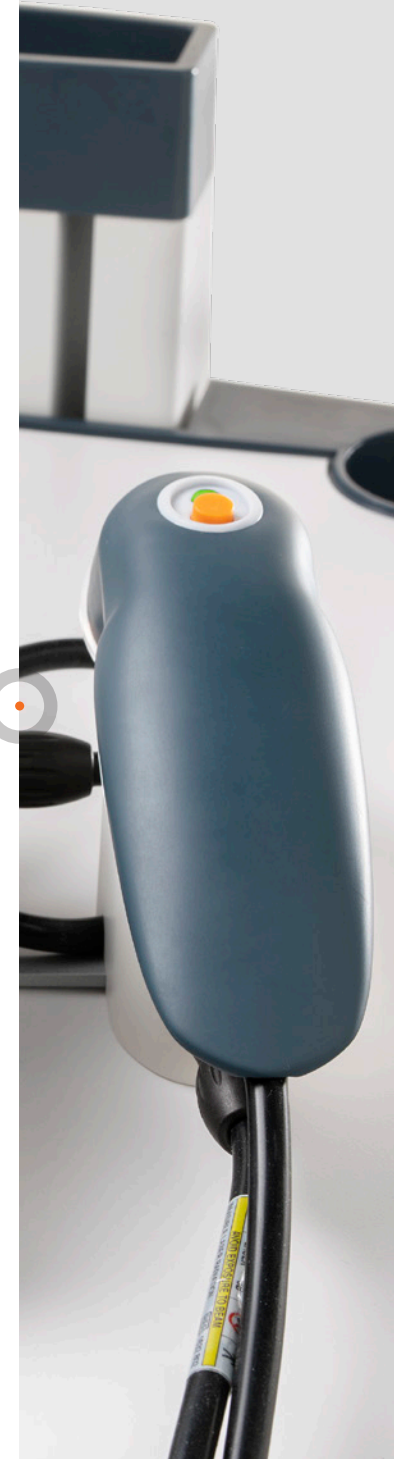

EN-Car

The universal
equipment trolley

EN-Car

With the EN-Car you are always mobile, whilst having everything for your treatments within easy reach. The EN-Car stands out due to its stability. Move it, shake it, turn it, the EN-Car is as solid as a rock. This sturdiness is the result of good design that makes ample use of solid construction techniques, in addition to the use of two castors with brakes. As a console next to the treatment couch you will find the EN-Car an indispensable tool! With two trays that can easily be adjusted to your preferred height the EN-Car will be an asset to the treatment room.

Due to these features the equipment is always at the ideal working height, both in standing and in sitting position, so that the parameters on the display of the electrotherapy-units are clearly visible at any time. All wiring and cables can be hidden neatly in the hollow frame. The EN-Car comes standard with two trays (one of them including an auto-closing drawer). With the optional vacuum-cup holder you have a convenient and neat storage rack for all the cups and the remote control.

EN-Car

1468961 + 1468962 + 1468963 EN-Car

Optional accessories

1468932 Holder for remote control and vacuum-cups on EN-Car

1468932

ORDERING DATA

EN-Car for COMPACT-II

1468961 + 1468962 + 1468964 EN-Car for COMPACT-II